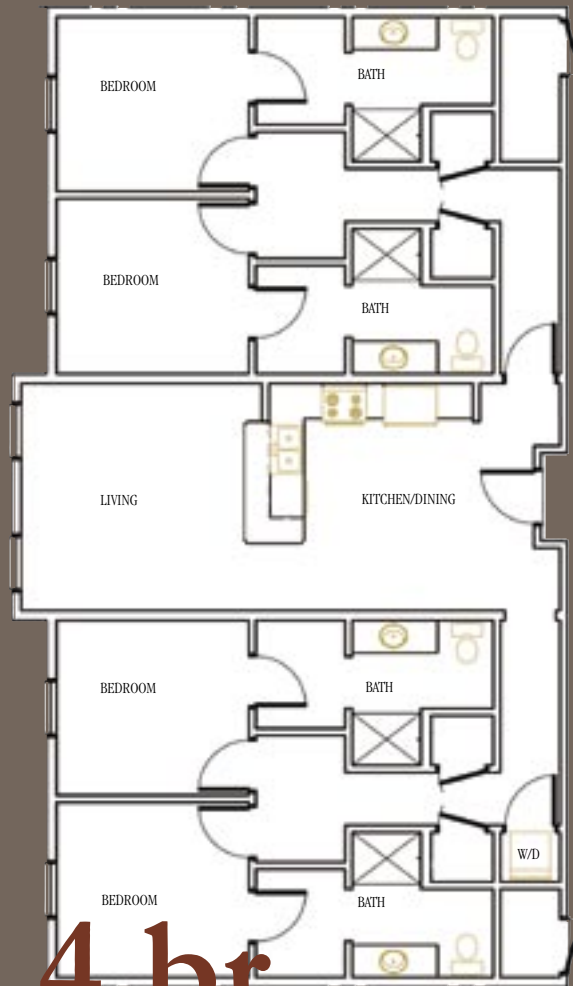

Parking

Convenient parking through a combination of on-site parking lots, garage and on-street parking. Approximately one parking space per bedroom will be available.

4.br

1,604 square feet

the uptown east

2.br

2.br

Type I, 903 square feet

Type II, 892 square feet

1,273 square feet

3.br

SUITE-STYLE APARTMENTS

Elegant, fully-furnished one to four bedroom apartments are designed in the suite style, creating a private bedroom/bathroom suite for each resident. Each exterior access door and individual bedroom suite is secured with its own electronic lock.

FULLY-FURNISHED

Each unit is complete with sofa, love seat, end table, coffee table, bar stools and flat-screen TV. Each bedroom suite includes a full size bed with mattress, dresser, and computer desk with chair.