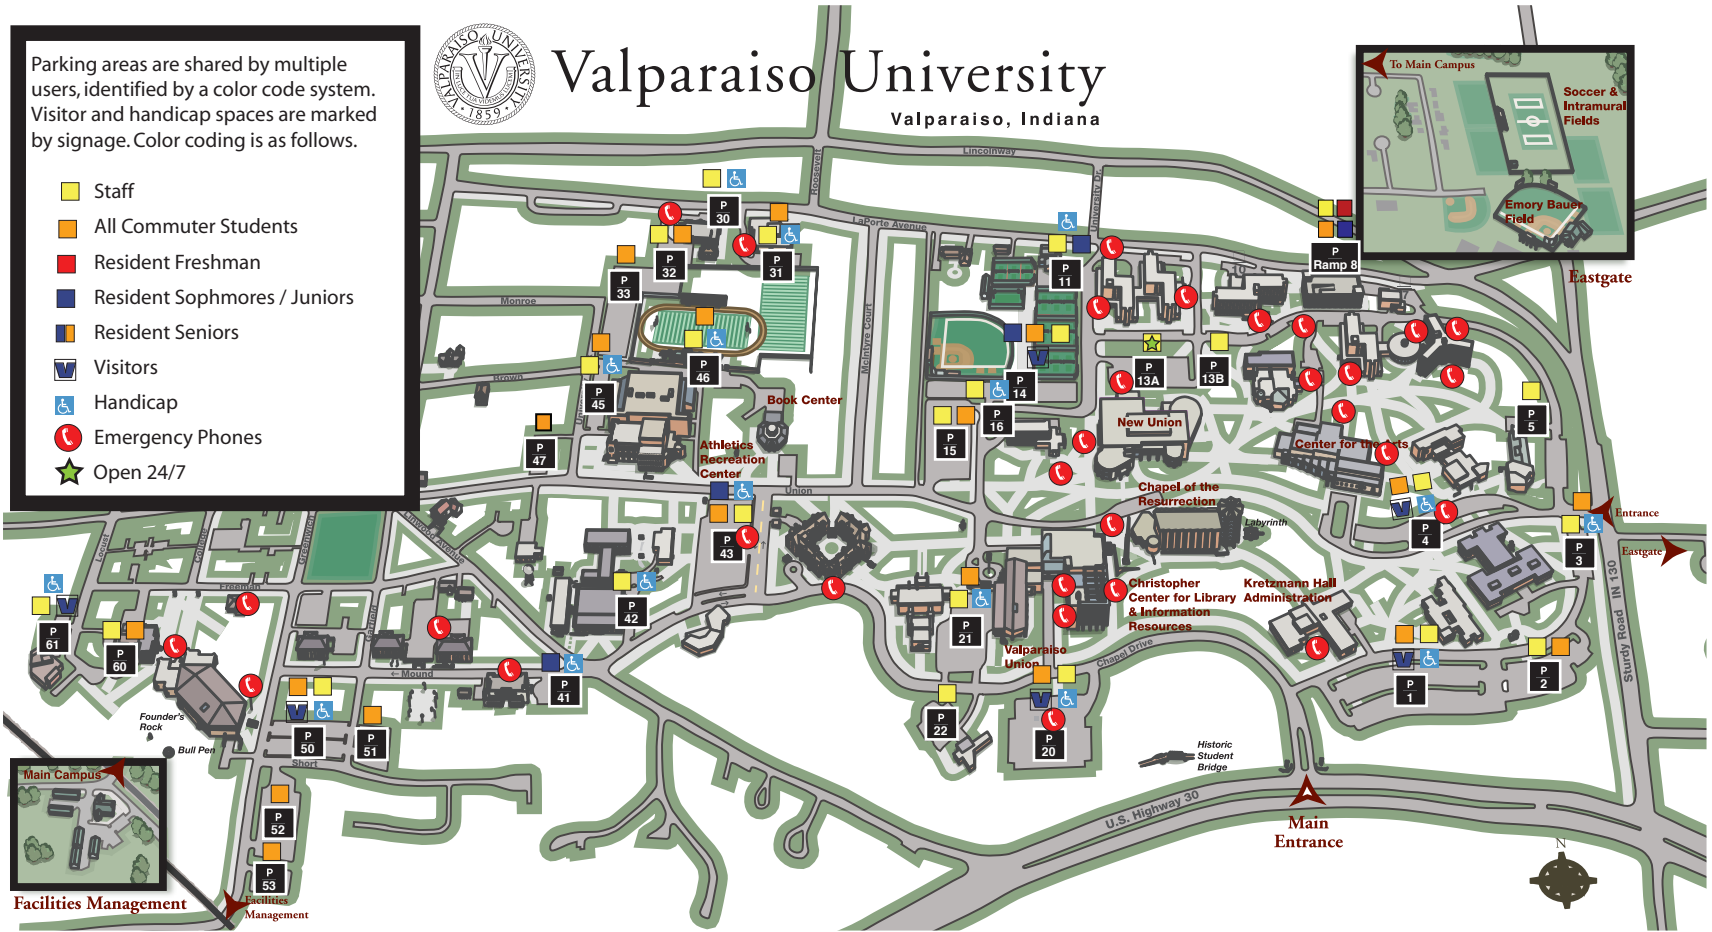

# Valparaiso University

Valparaiso, Indiana

Parking areas are shared by multiple users, identified by a color code system. Visitor and handicap spaces are marked by signage. Color coding is as follows.

- Staff
- All Commuter Students
- Resident Freshman
- Resident Sophomores / Juniors
- Resident Seniors
- Visitors
- ♿ Handicap
- ☎ Emergency Phones
- ★ Open 24/7

Lot #	Primary	Secondary
1	■	♿
2	■	♿
3	■	♿
4	■	♿
5	■	♿
7	■	
8	■	
10	■	♿
11	■	♿
12	■	
13A	■	
13B	■	
14	■	♿
15	■	
16	■	♿
20	■	♿
21	■	♿
22	■	♿
30	■	♿
31	■	♿
32	■	
33	■	
40	■	
41	■	♿
42	■	♿
43	■	♿
45	■	♿
46	■	♿
47	■	♿
50	■	♿
51	■	
52	■	
53	■	
60	■	
61	■	♿

**Main Campus**

**Facilities Management**

**Facilities Management**

**To Main Campus**

**Soccer & Intramural Fields**

**Emory Bauer Field**