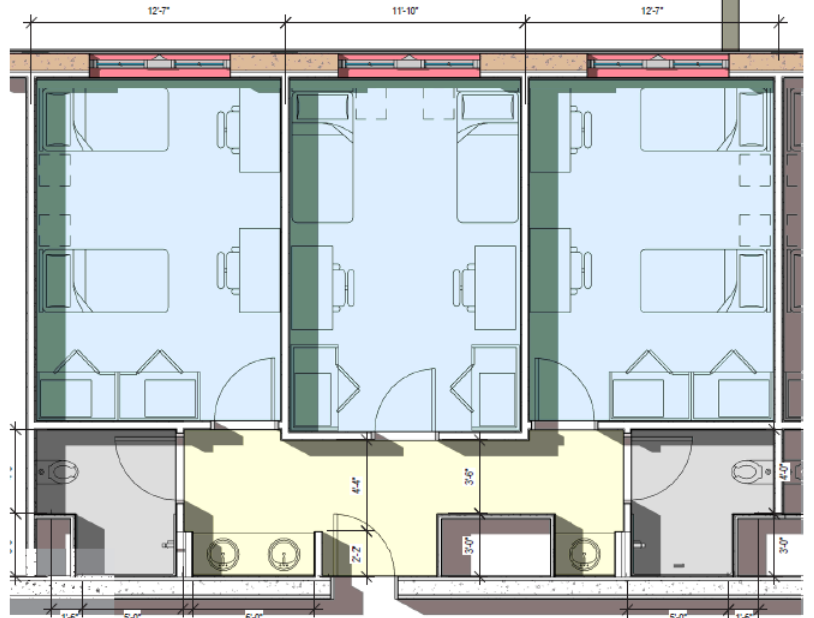

Valparaiso
University

Beacon Hall Suite Floor Plans

Residential Life

4-BED UNIT AREA:
569 NET SQ. FT.

6-BED UNIT AREA:
867 NET SQ. FT.

8-BED UNIT AREA:
1152 NET SQ. FT.