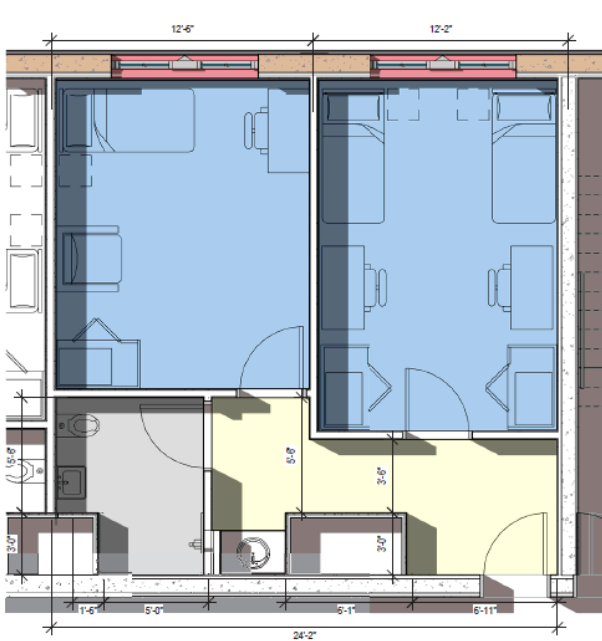

Valparaiso
University

Beacon Hall Suite Floor Plans

Residential Life

4-BED UNIT AREA:
569 NET SQ. FT.

6-BED UNIT AREA:
867 NET SQ. FT.

8-BED UNIT AREA:
1152 NET SQ. FT.