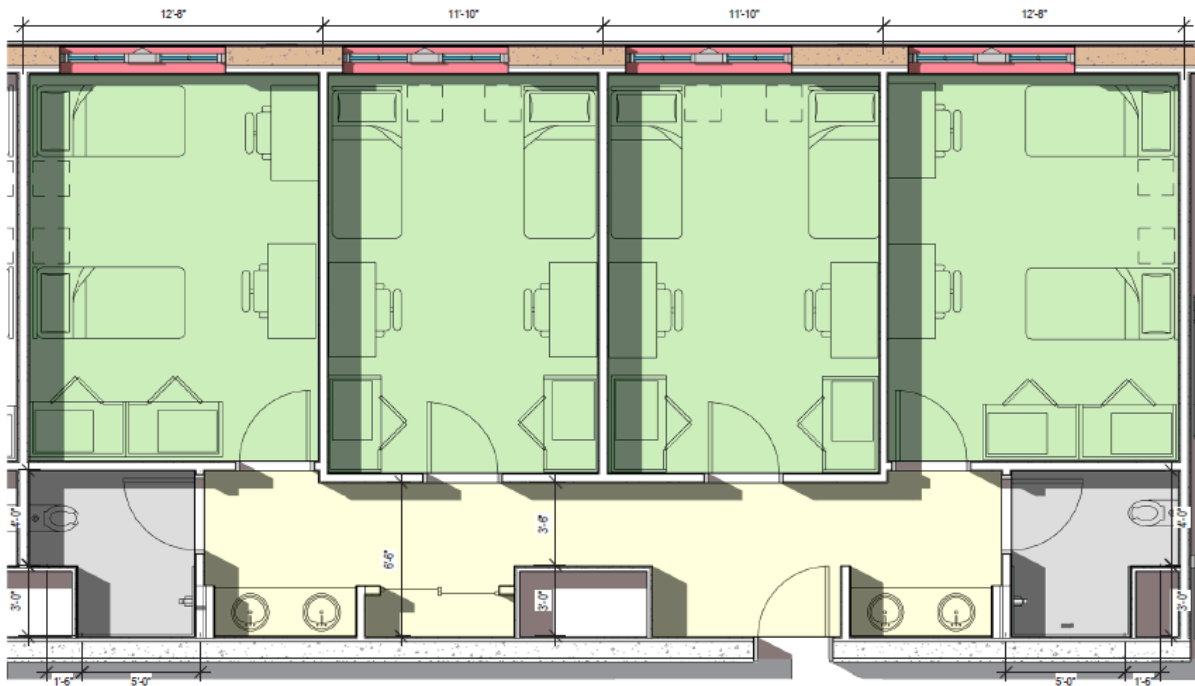

Valparaiso
University

Beacon Hall Suite Floor Plans

Residential Life

4-BED UNIT AREA:
569 NET SQ. FT.

6-BED UNIT AREA:
867 NET SQ. FT.

8-BED UNIT AREA:
1152 NET SQ. FT.