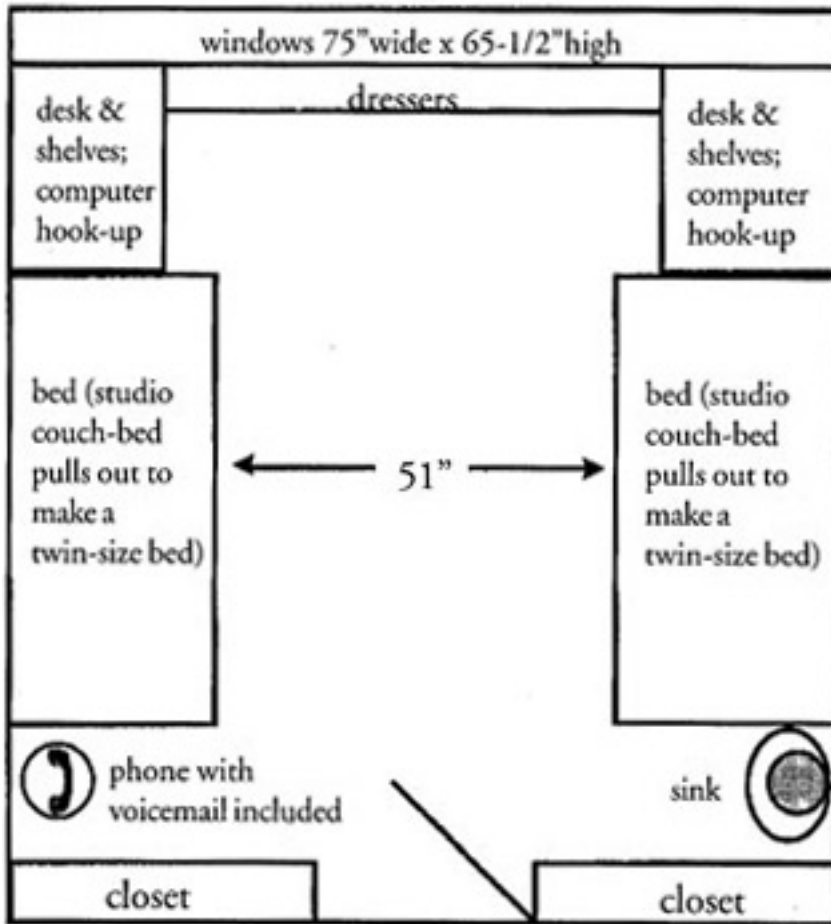

ALUMNI HALL

Information about Alumni Hall:

- Co-ed hall housing predominately freshmen with upperclass males housed in double rooms with bathrooms on the first floor.
- Double rooms are equipped with beds, bolster, wall closets, desks with chairs, bookshelves, and dressers.
- Traditional corridor style residence facility with community bathrooms which are cleaned daily by Housekeeping staff members.
- Each room is equipped with a telephone and wiring for cable television. Voicemail services are provided by the university. Room occupants share the same phone number.
- Each room contains wiring for computer connections. There is one port per person.

Floor Plan and Room Photos

This is a floor plan for a typical room in Alumni Hall Room. The typical dimensions are appxt. 11' x 13'. Rooms located on the first floor for upper-class males include a private bathroom, not pictured in the diagram.