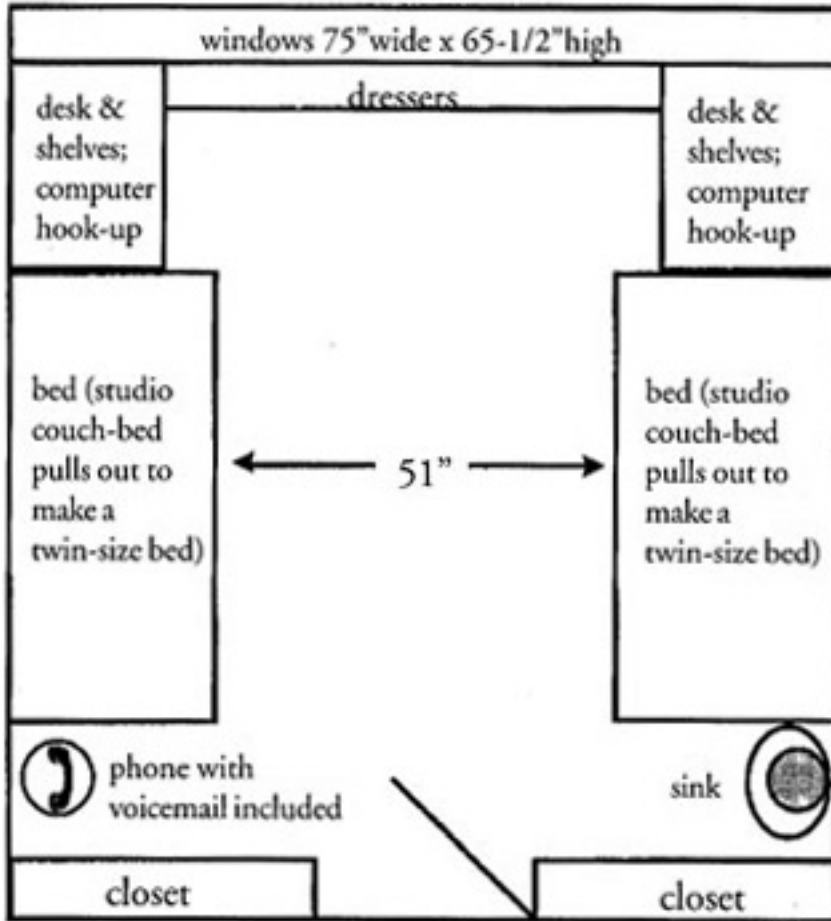

BRANDT HALL

Information about Brandt Hall

- Co-ed hall housing freshmen and upperclass students.
- The first floor houses upperclass women in double rooms with bathrooms.
- Double rooms equipped with beds, wall closets, desks with chairs, bookshelves, and dressers.
- Traditional corridor style residence facility with community bathrooms which are cleaned daily by Housekeeping staff members.
- Each room is equipped with a telephone and wiring for cable television. Voicemail services are provided by the university.
- Each room contains wiring for computer connections. There is one port per person.
- Brandt Hall is typically available for student housing during university breaks.

Amenities in Brandt Hall

- New public area carpeting and lounge furniture
- Large study room
- Recreation room with pool table and large screen TV
- Chapel
- Floor lounges with cable TV
- Large kitchen on first floor
- Laundry facilities
- 24 Hour computer lab

Room Plans and Photos

This is a floor plan for a typical room in Brandt Hall Room. The dimensions are appt. 11' x 13'.

Rooms located on the first floor for upper-class females include a private bathroom, not pictured in the diagram. Freshman students will traditionally live on 2nd floor

Residential Life - Valparaiso University
(female) and 3rd floor (male). Upper-class male students are assigned to 4th and 5th floor.

>

The PDF Footer