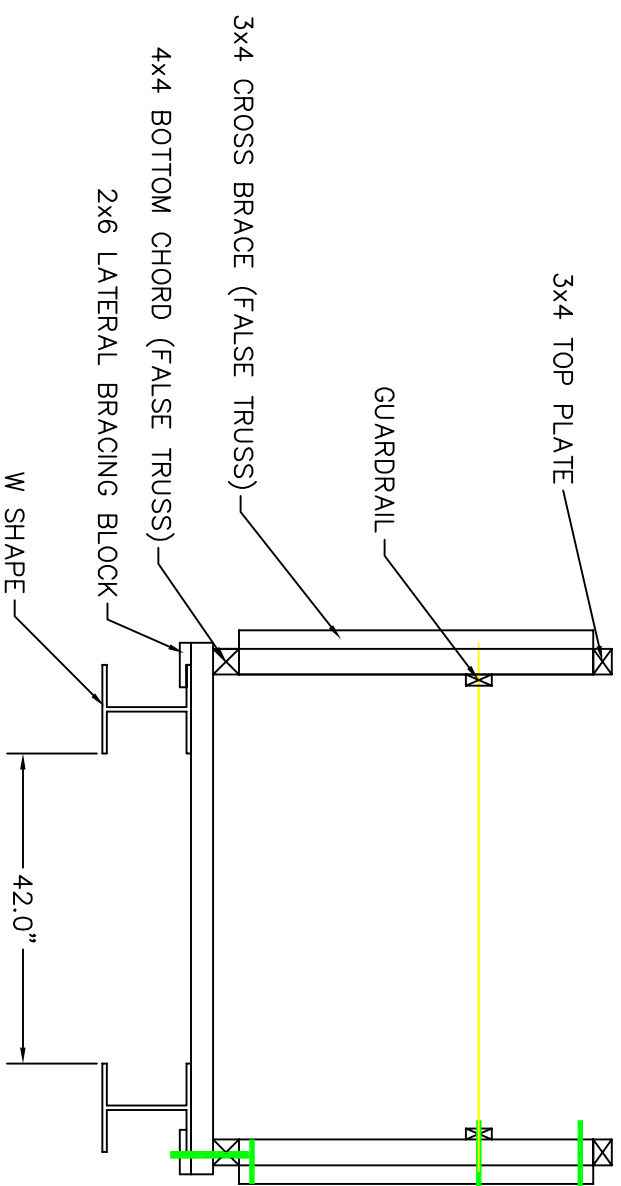

PRELIMINARY REPLACEMENT BRIDGE

STUDENT "KISSING" BRIDGE
PRELIMINARY REPLACEMENT BRIDGE
JULY 21, 2004

B. IAFIQUOLA

REVISION #1