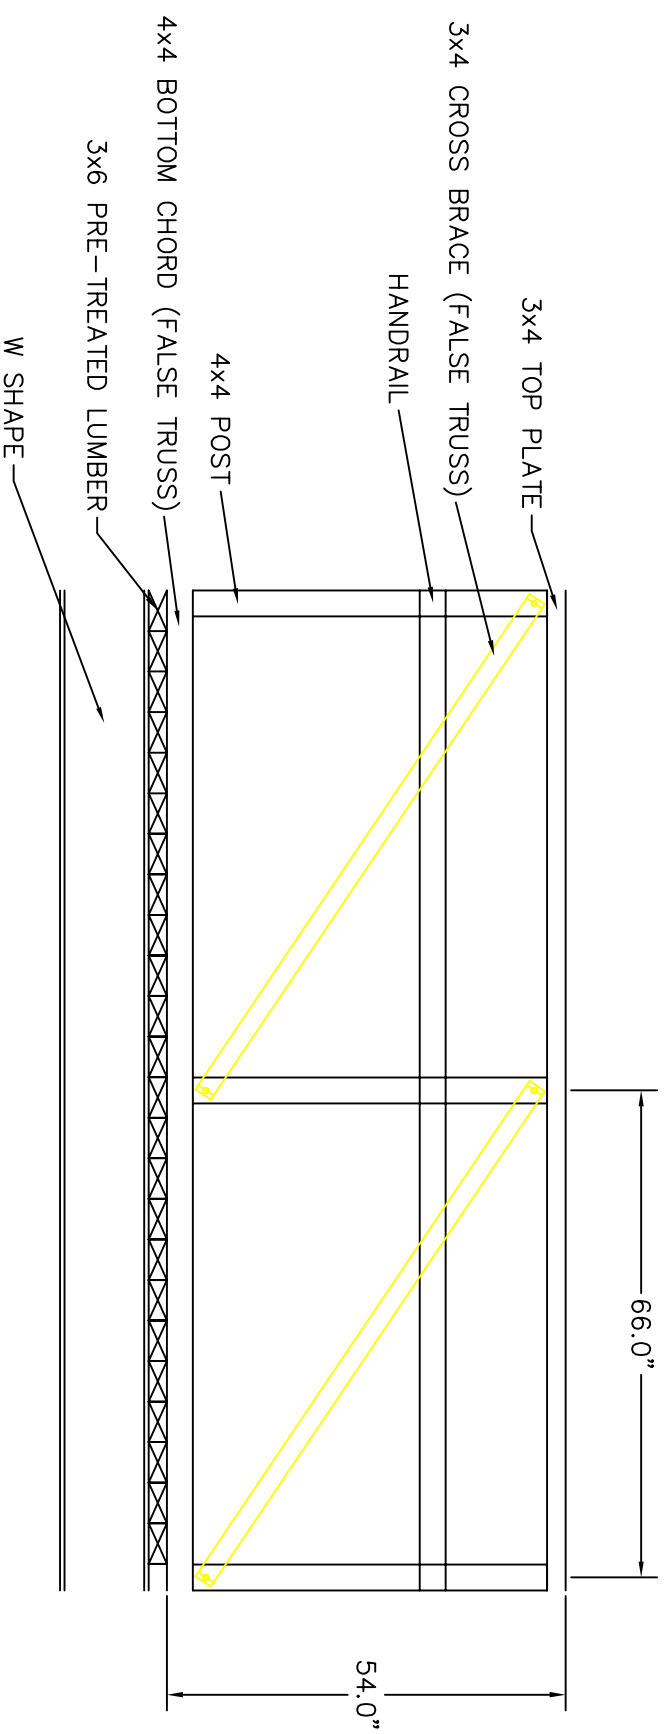

PRELIMINARY REPLACEMENT BRIDGE

STUDENT "KISSING" BRIDGE
PRELIMINARY REPLACEMENT BRIDGE
JULY 21, 2004

B. IAFIQUOLA

REVISION #1