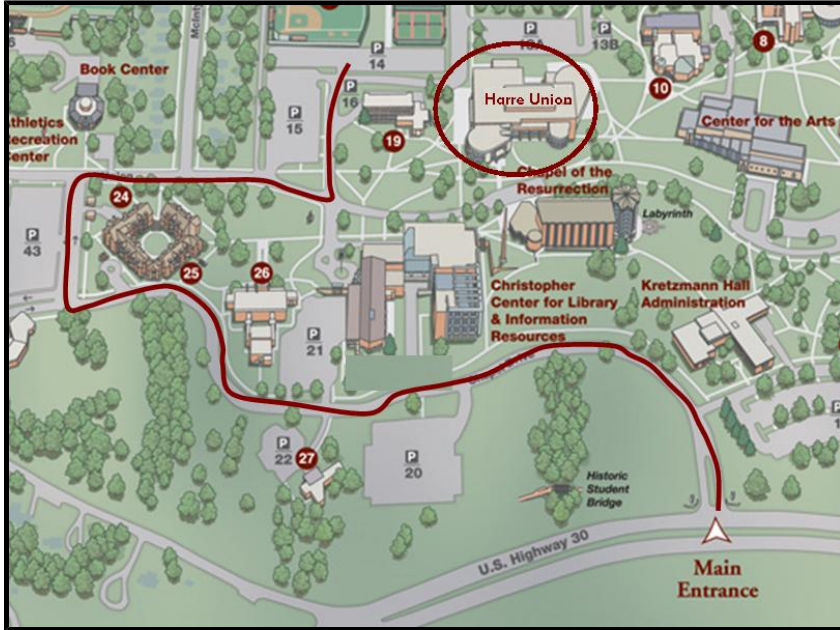

## DIRECTIONS TO THE UNION

**From I-65:**

Exit at US-30 East in Merrillville. Proceed approximately 12 miles east to Valparaiso. You will see the US-30 entrance to the University on the left (north) side of US-30. (If you drive past Wal-Mart, you have gone too far). Continue straight on this road, past the Chapel and the Christopher Center for Library Resources to the third stop sign and turn right. At the next stop sign just past Guild/Memorial Hall turn right again. At the second stop sign, turn left and proceed to parking lot 14 or 15. The north entrance to the Harre Union is directly across from the west side of parking lot 14.

### **From I-80/90 or I-94:**

Exit at IN-49 South in Chesterton. Proceed approximately 8 miles south to Valparaiso, then exit onto US-30 West. After passing through the second stoplight, you will see the entrance to campus on your right. Continue straight on this road, past the Chapel and the Christopher Center for Library Resources. We are connected to the back side of the Christopher Center to the third stop sign and turn right. At the next stop sign just past Guild/Memorial Hall turn right again. At the second stop sign, turn left and proceed to parking lot 14 or 15. The north entrance to the Harre Union is directly across from the west side of parking lot 14.

#### Union - Directions

After passing through the second stoplight, you will see the entrance to campus on your right. Continue straight on this road, past the Chapel and the Christopher Center for Library Resources to the third stop sign and turn right. At the next stop sign just past Guild/Memorial Hall turn right again. At the second stop sign, turn left and proceed to parking lot 14 or 15. The north entrance to the Harre Union is directly across from the west side of parking lot 14.