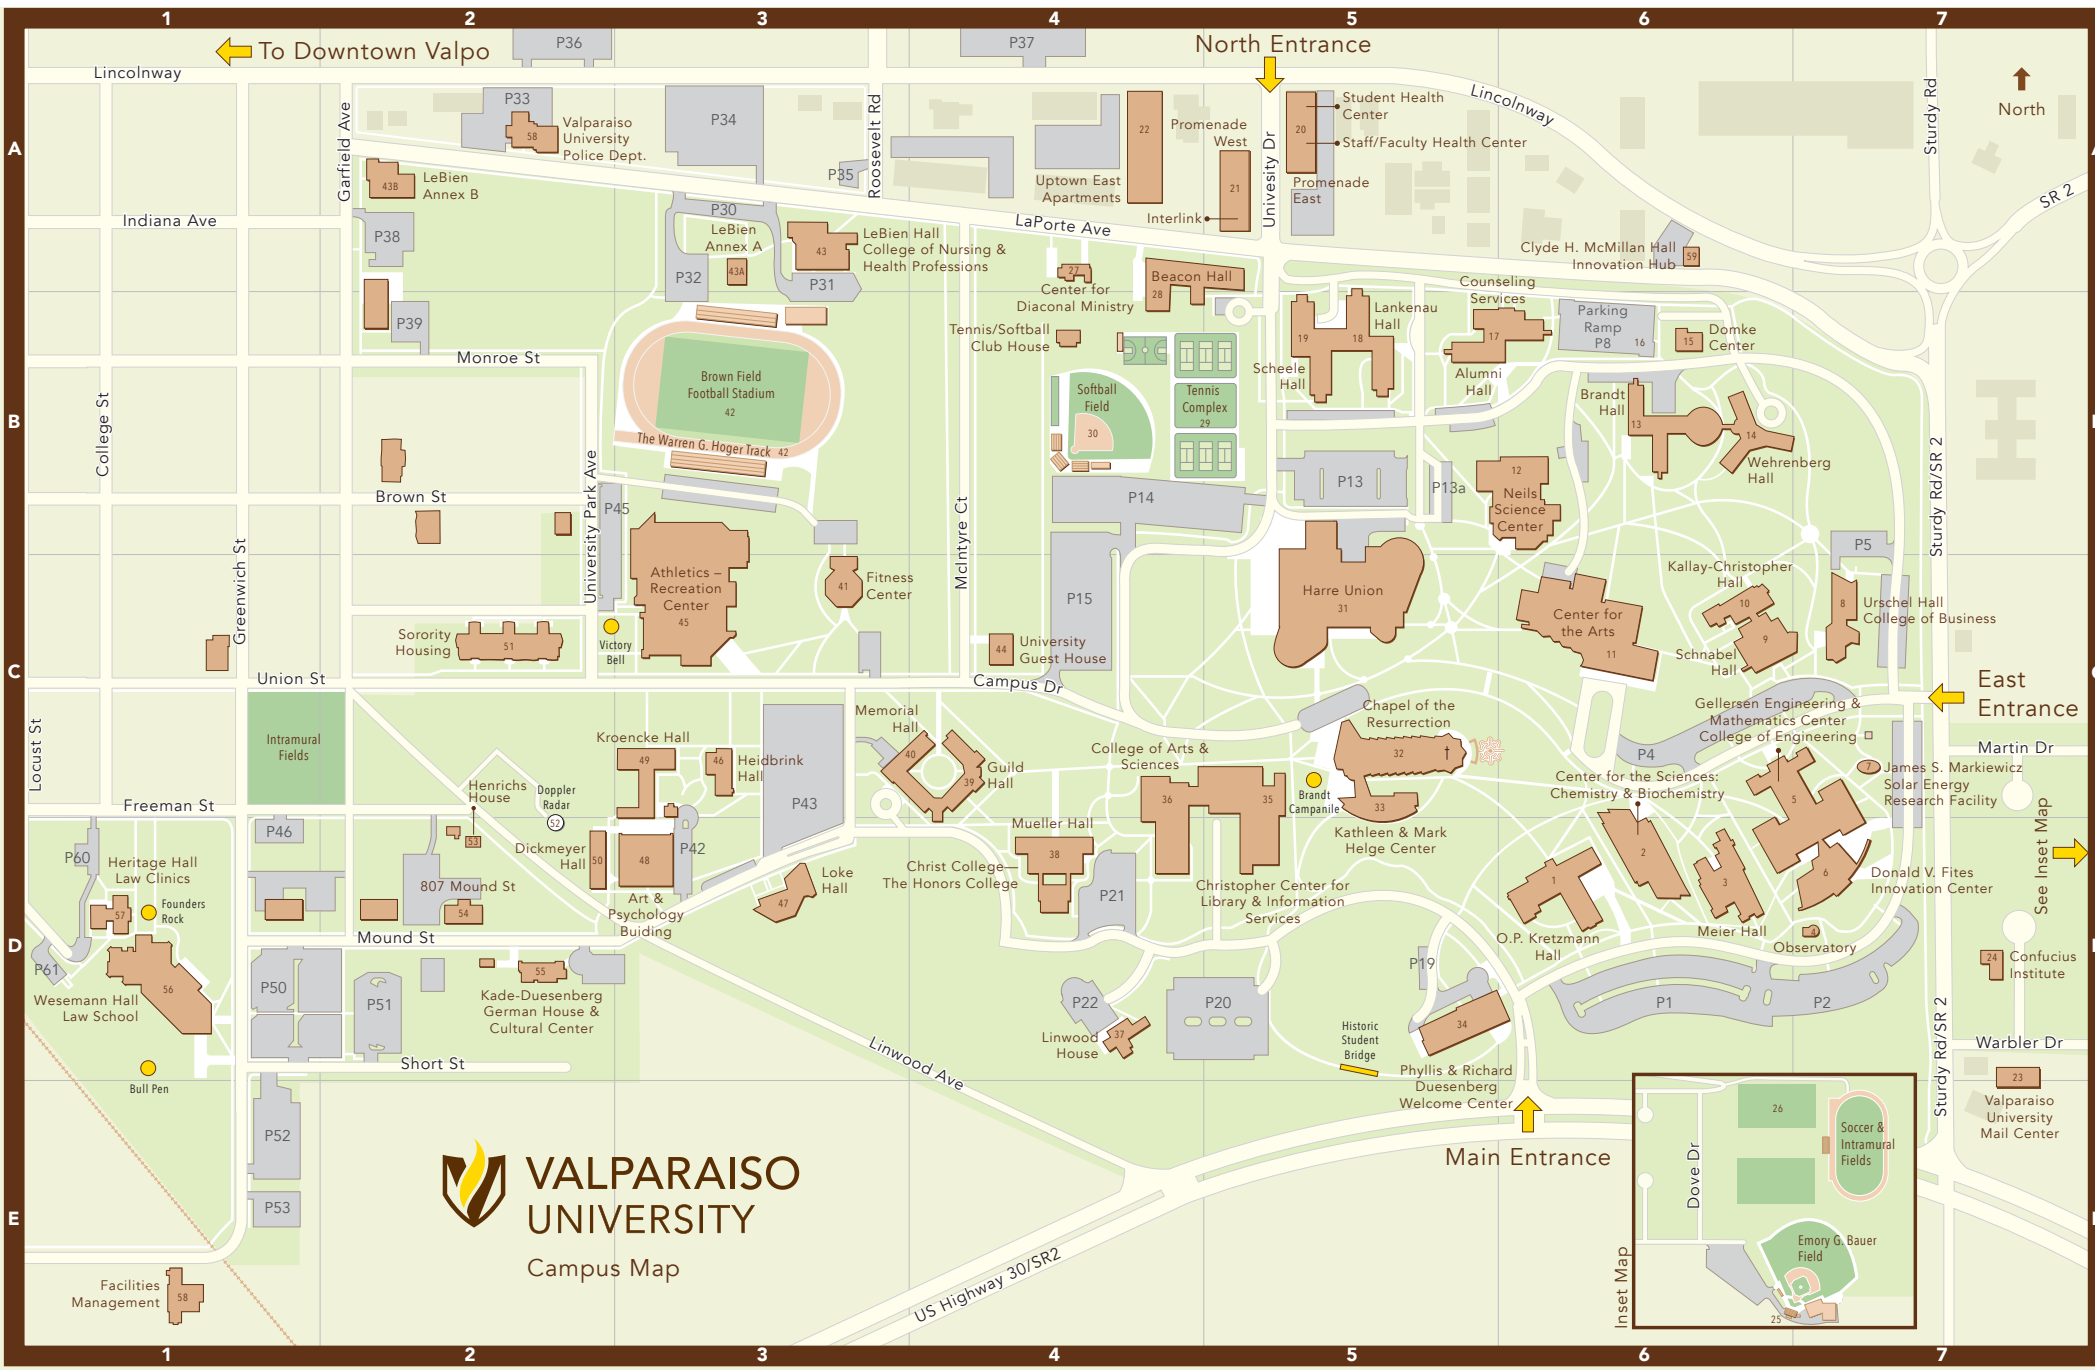

Valparaiso University Campus Map

Valparaiso, Indiana

5B Alumni Hall (Residence)	17	5A Interlink (Promenade West)	21
5B Counseling Services (north side of building)	17	7C James S. Markiewicz Solar Energy Research Facility	07
4C College of Arts and Sciences	36	2D Kade-Duesenberg German House and Cultural Center	55
3C Athletics-Recreation Center (ARC)	45	6C Kallay-Christopher Hall	10
3D Art-Psychology	48	6D Kretzmann Hall (O.P. Kretzmann Hall)	01
4A Beacon Hall (Residence)	28	3C Kroencke Hall	49
6B Brandt Hall (Residence)	13	5B Lankenau Hall (Residence)	18
6C Brauer Museum of Art (located in the Center for the Arts)	11	3A LeBien Hall (College of Nursing and Health Professions)	43
3B Brown Field	42	3A LeBien Hall Annex "A"	43A
4A Center for Diaconal Ministry	27	2A LeBien Hall Annex "B"	43B
6C Center for the Arts	11	4D Linwood House	37
6D Center for the Sciences: Chemistry and Biochemistry	02	3D Loke Hall	47
5C Chapel of the Resurrection	32	6D Meier Hall	03
4D Christ College	38	3C Memorial Hall (Residence)	40
5D Christopher Center for Library and Information Resources (CCLIR)	35	2D 807 Mound Street (Residence)	54
6A Clyde H. McMillan Hall (Innovation Hub)	59	4D Mueller Hall (Christ College – The Honors College)	38
7D Confucius Institute	24	6B Neils Science Center	12
2D Dickmeyer Hall	50	7D The Observatory	04
6B Domke Center	15	6B Parking Ramp East (Ramp 8)	16
7D Donald V. Fites Engineering Innovation Center	06	6B Scheele Hall (Residence)	19
2D Doppler Radar	52	6C Schnabel Hall	09
5D Phyllis and Richard Duesenberg Welcome Center	34	7E Soccer and Intramural Fields	26
7E Emory Bauer Field	25	4B Softball Field	30
1E Facilities Management	58	2C Sorority Housing	51
3C Fitness Center	41	4B Tennis Complex	29
6C Gellersen Engineering and Mathematics Center (College of Engineering)	05	4C University Guest House	44
4C Guild Hall (Residence)	39	7E University Mail Center	23
5C Harre Union	31	4A The Uptown East Apartments	22
5A Health Center (Promenade East)	20	7C Urschel Hall (College of Business)	08
3C Heidbrink Hall	46	2A Valparaiso University Police Department	58
5D Kathleen and Mark Helge Center	33	3B Warren G. Hoyer Track	42
2D Henrichs House	53	6B Wehrenberg Hall (Residence)	14
1D Heritage Hall (Law Clinics)	57	1D Wesemann Hall (Law School)	56