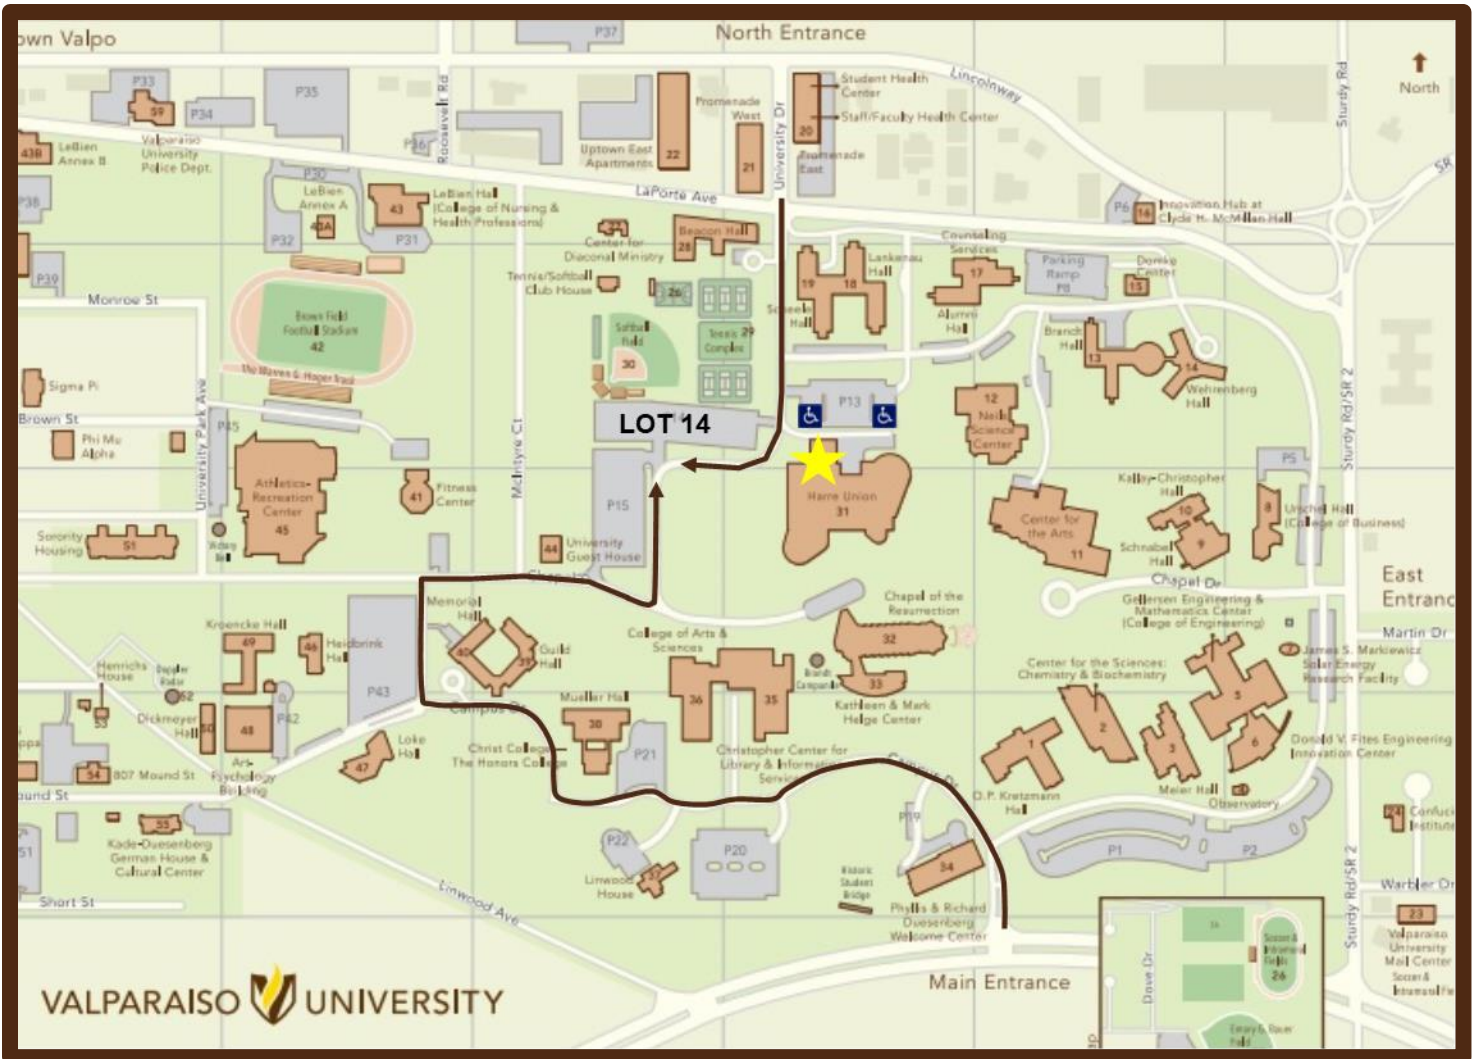

Parking can be found in Lot 14, which will now be straight ahead. For ADA parking, proceed to Lot 13, which is directly behind the Harre Union. ADA spaces will be located along the edge of the lot facing the building.

I-65

Exit at US-30 East in Merrillville. Proceed approximately 12 miles east to Valparaiso. Once you are in town, you will go under two viaducts and will then see the main entrance to the university on your left hand side.

Turn into the main entrance for campus. Proceed until you arrive at the third stop sign. At the third stop sign, make a right hand turn. At the next stop sign (Union Street), make another right hand turn. Proceed to the second stop sign and turn left.