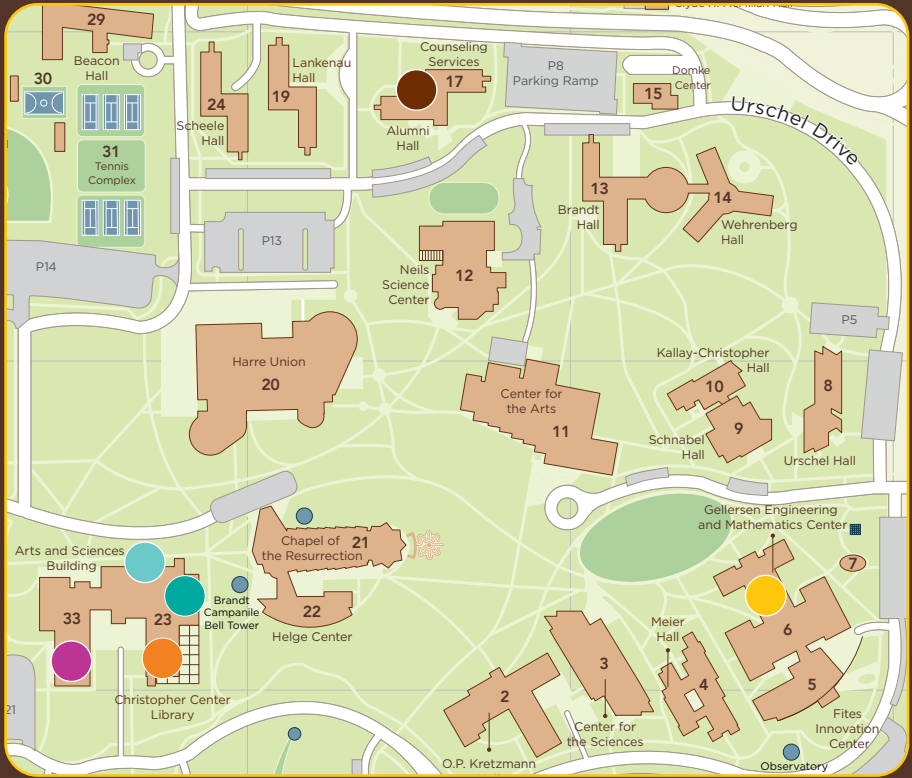

#### **Location:**

Alumni Hall (northeast side of building)  
219.464.5002

[counseling.center@valpo.edu](mailto:counseling.center@valpo.edu)

[valpo.edu/counseling](http://valpo.edu/counseling)

## LEARNING CENTER & RESOURCE KEY

- Academic Success Center (ASC)
- Access and Accommodations Resource Center
- Counseling Center
- Hesse Learning Resource Center
- Judith L. Beumer Writing Center
- Language and Intercultural Learning Center (LINC)